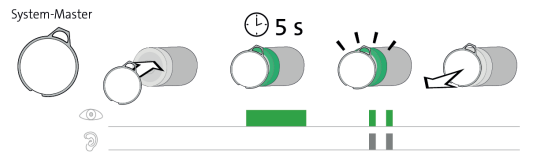

D OPTIONAL

i min. 2 sec
max. 180 sec

DELETE

DELETE

RESET